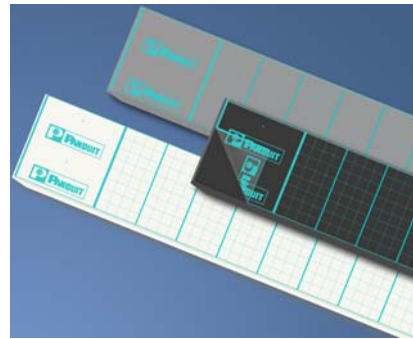

PANDUIT[®] PANDUCT[®] Protective Film for Duct Covers

PANDUIT[®] PANDUCT[®] Protective Film is available on select **PANDUCT[®]** Wiring Duct Covers. The film protects the duct covers from damage during the installation process. A grid provides a visual aid that assists the installer to make cuts quickly and easily in the field and provides space for writing notes using an indelible ink pen. The clear film peels away easily from the cover without leaving a sticky residue.

Product Characteristics:	Performance:		
Construction	<u>Tensile Strength (psi)</u>		<u>Test Method</u>
Backing: Low density polyethylene – clear ASTM D-1003 haze	MD	3100	ASTMD882
Adhesive: Water based acrylic	TD	2700	ASTMD882
Total thickness: 2.0 mil	<u>Elongation(%)</u>		
Melting point: >180° F	MD	400	ASTMD882
	TD	570	ASTMD882
Handling and storage: Dry room temperature. Remove protective film prior to service.			